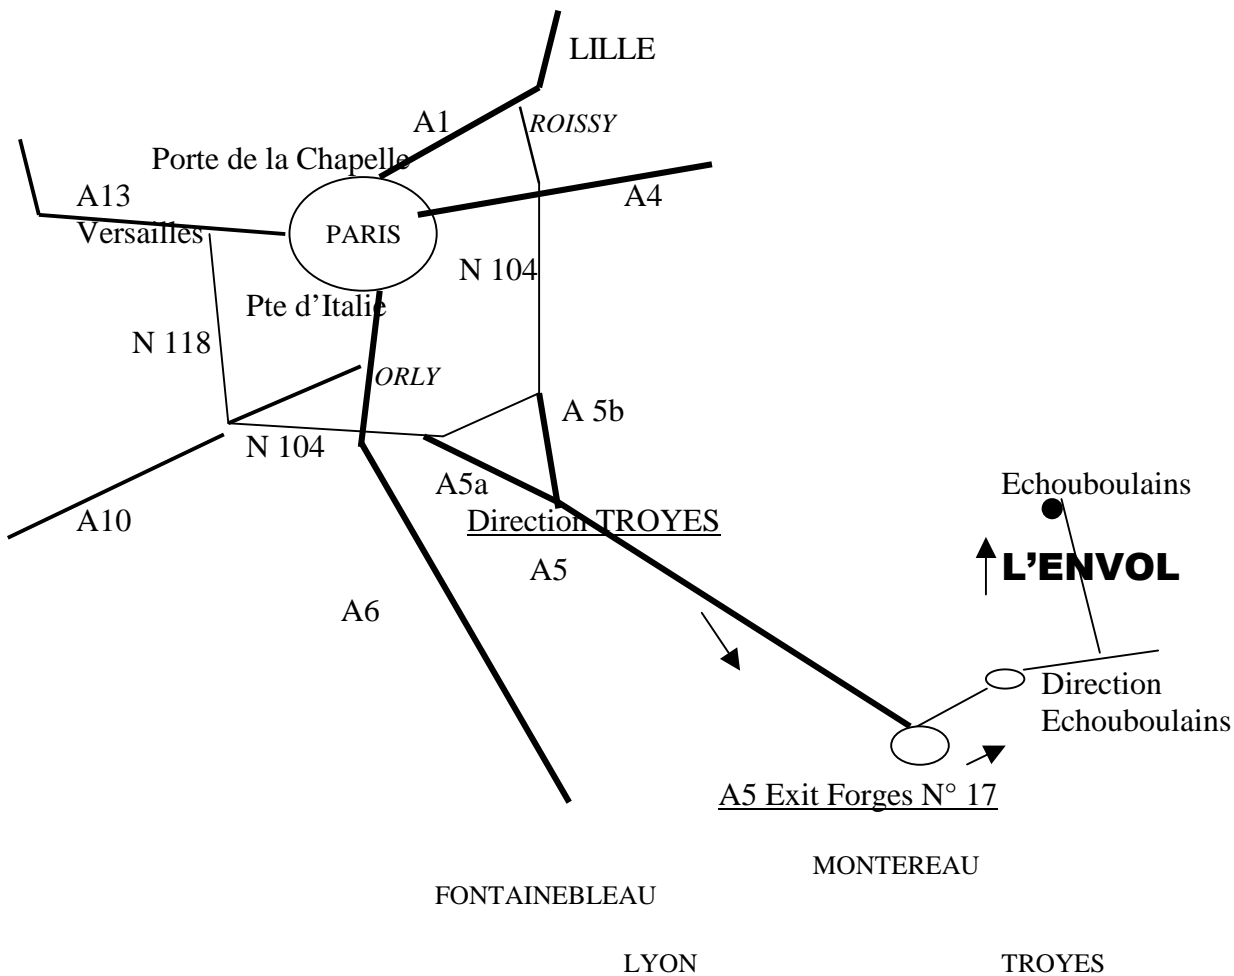

L'ENVOL pour les Enfants Européens

BP 7 – 77830 ECHOUBOULAINS

Tel.: 01 60 73 58 58 – Fax: 01 60 73 58 59

Email: contact.lenvol@lenvol.asso.fr Site: www.lenvol.asso.fr

DIRECTIONS

- 1) From the A6 motorway (Direction PARIS/LYON), join the A5 motorway, direction Troyes (going by the N104)
- 2) Exit at FORGES, exit no 17
- 3) 1st right at the roundabout, direction PROVINS and 1st left direction ECHOUBOULAINS.